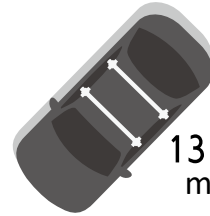

BOX & BASKET

ADVENTURE 460 DUO
P.34

AEROBASKET
P.35

BN'B RACK PRODUCT GUIDE

BN'B RACK SYSTEM = Roof Rack + Sport Gears

1230 mm

1350 mm

Roof Rack

Cargo Basket

Roof Box

Kayak

Surfboard

Roof Bike Rack

1230 mm

1350 mm